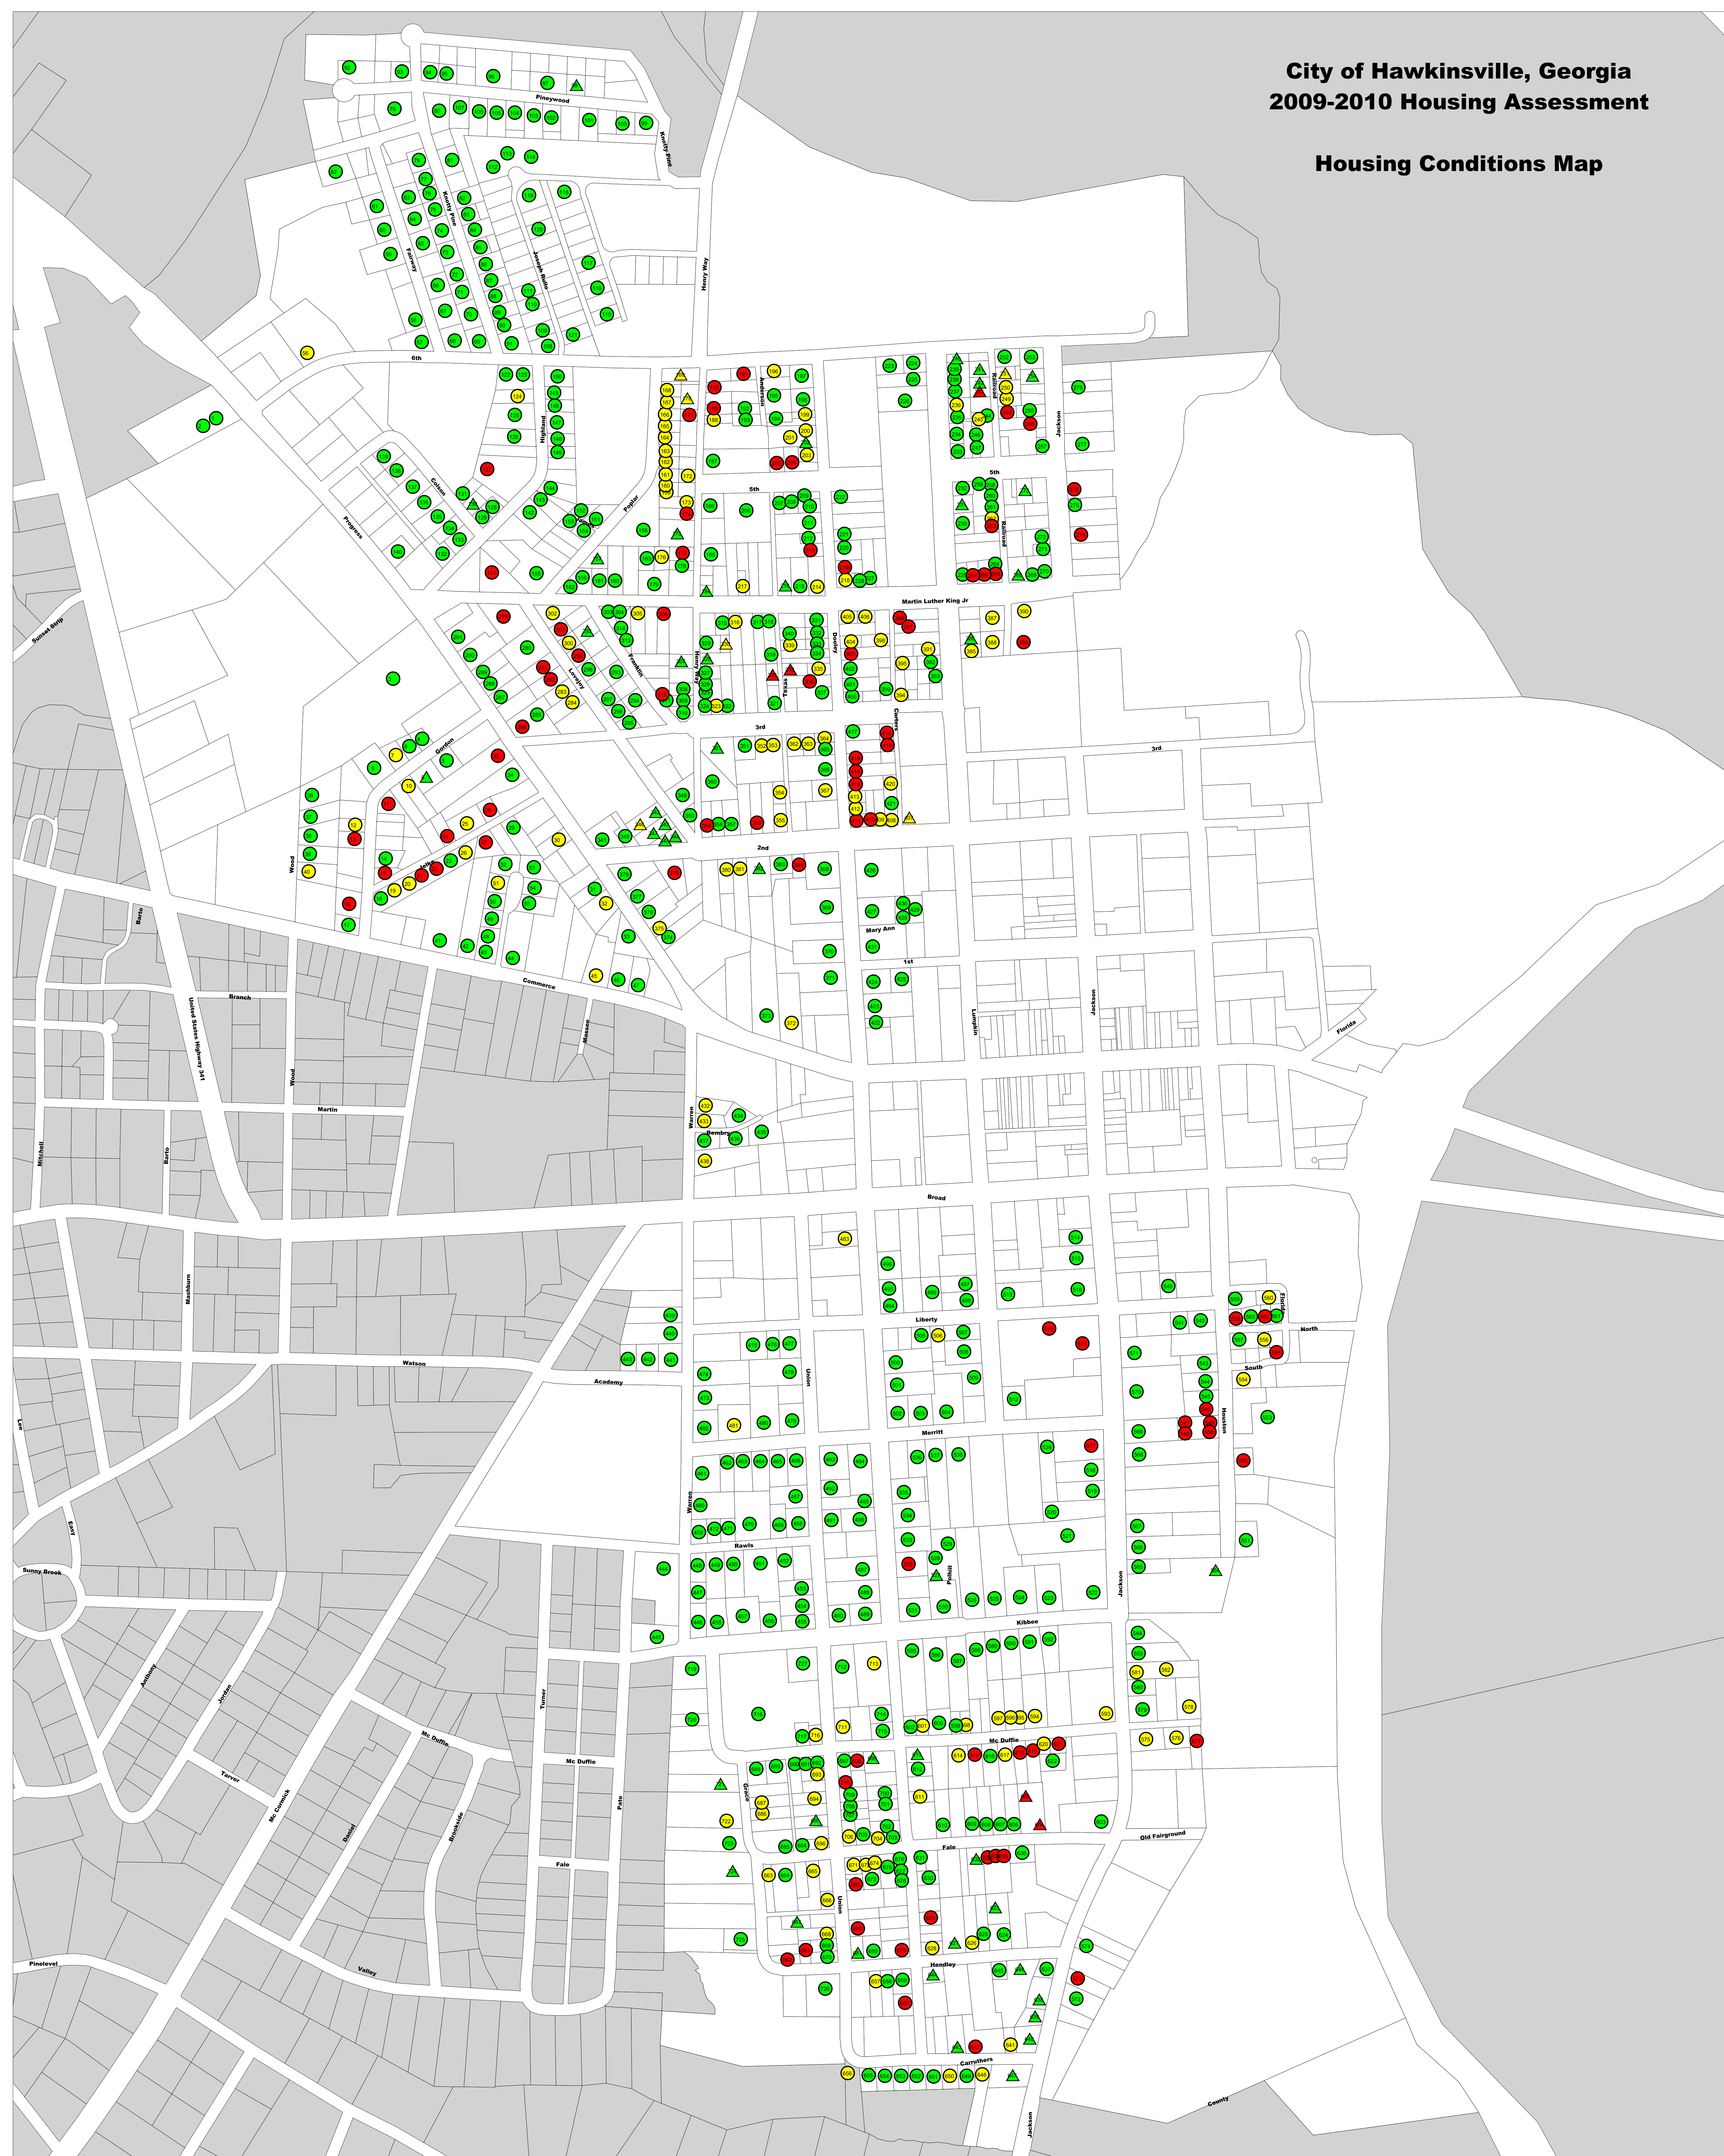

Housing Conditions Map

- ▲ Dilapidated Mobile Home
- ▲ Substandard Mobile Home
- ▲ Standard Mobile Home
- Dilapidated Site Built
- Substandard Site Built
- Standard Site Built

0.08 0 0.08 0.16 Miles